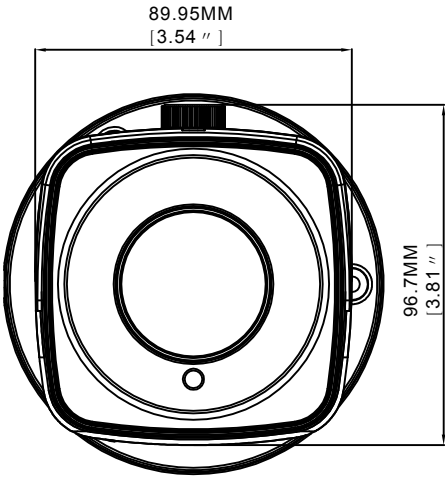

V

big bullet

Dimensions

Accessories

CXH-I

CXH-J